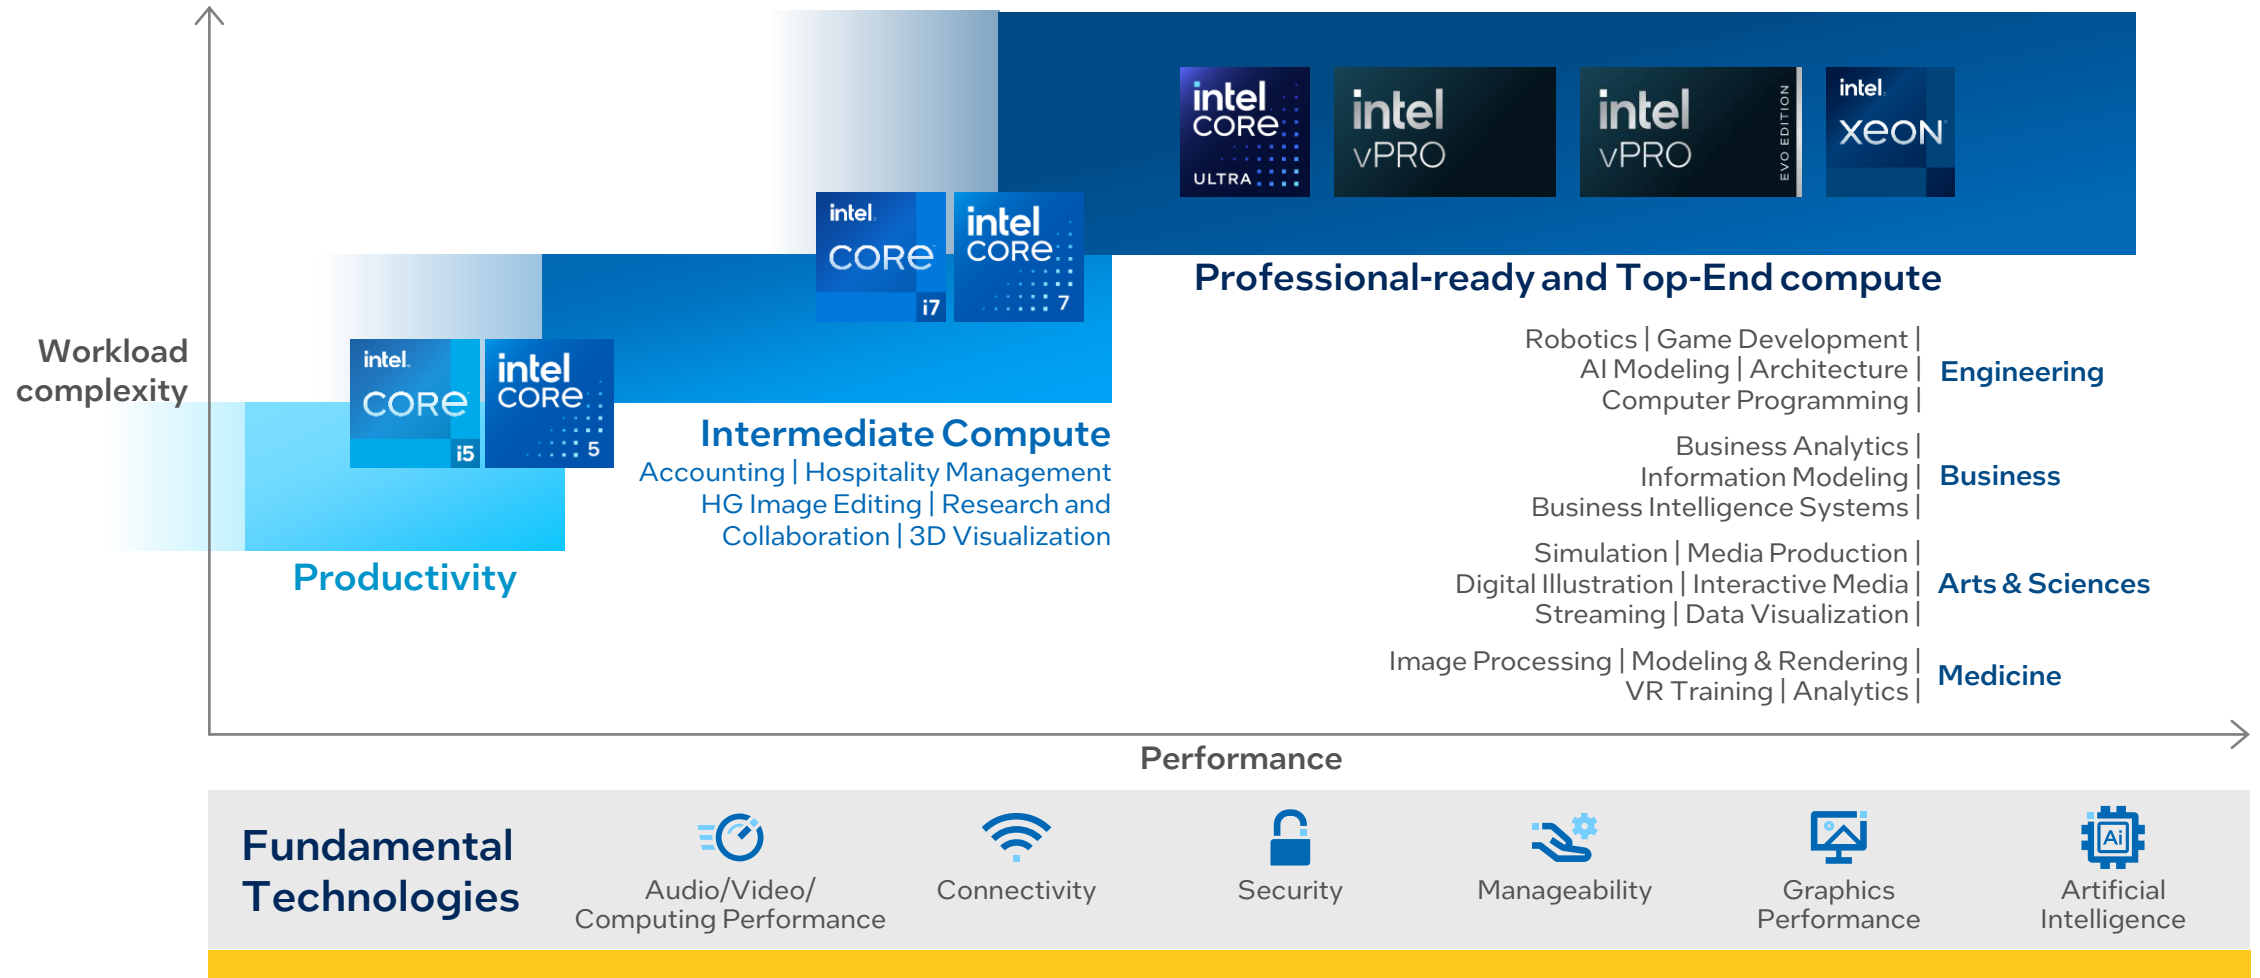

Intel Delivers a Variety of Choices for Educators

For Intel vPro® for Windows systems only; OEM enabling varies; not available on ChromeOS.